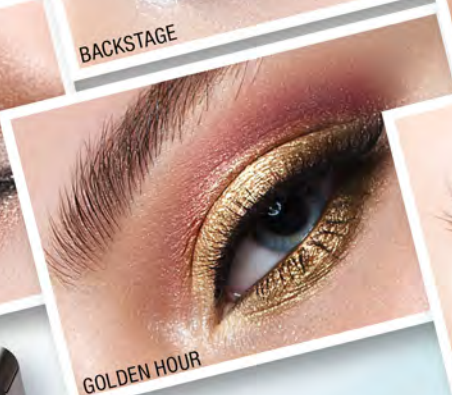

LUCE ATRACTIVA

PINK CHOCOLATE

BACKSTAGE

CABANA

SEQUIN

GOLDEN HOUR

SMOKESHOW

SEQUIN